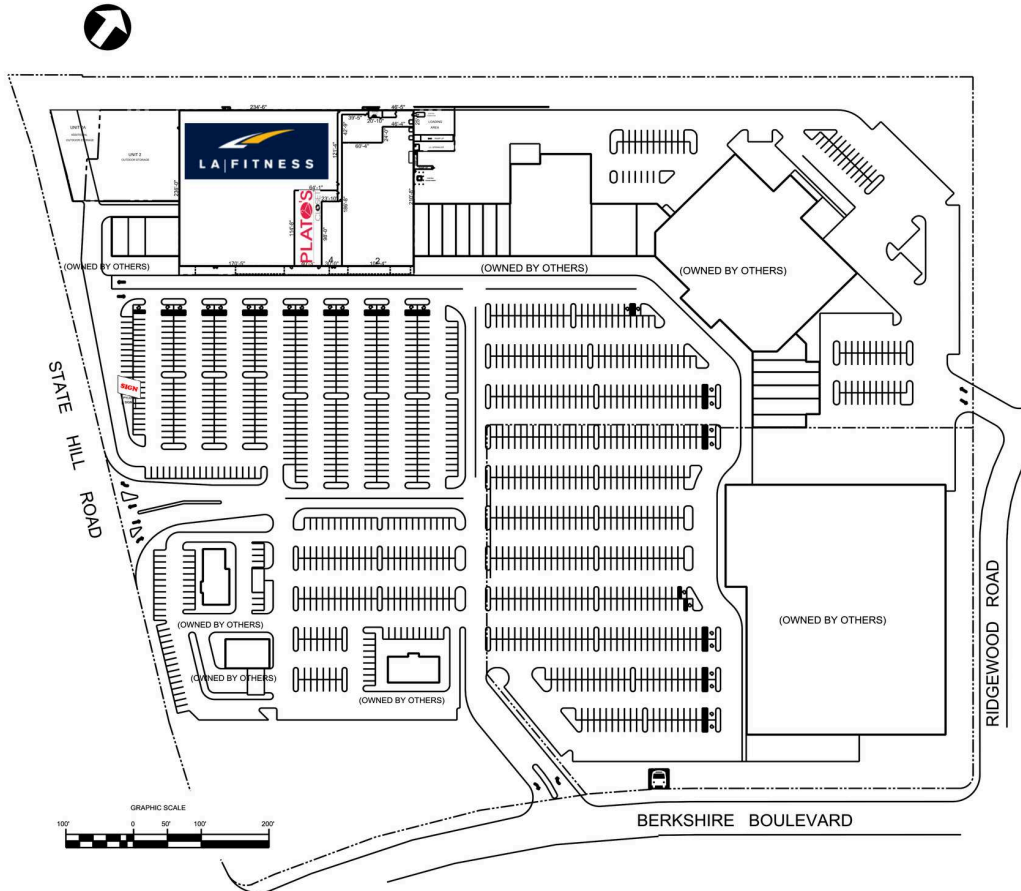

Demographics data Provided by: ESRI

Wyomissing

1183 Berkshire Blvd, Wyomissing, PA 19610

Retail Spaces (SF)

1 LA Fitness	46,890
2 Petsmart #1221	20,806
3 Plato's Closet	5,016
4 Leslie's Pool Supplies #655	2,940

THIS EXHIBIT SHALL NOT BE DEEMED A WARRANTY, REPRESENTATION OR AGREEMENT BY LANDLORD THAT THE LAYOUT OR CONFIGURATION OF THE SHOPPING CENTER, OR ANY PART THEREOF, SHALL REMAIN AS SHOWN HEREON. LANDLORD RESERVES THE RIGHT TO MODIFY THE SHOPPING CENTER, OR ANY PART THEREOF, IN ACCORDANCE WITH THE PROVISIONS OF THE LEASE.